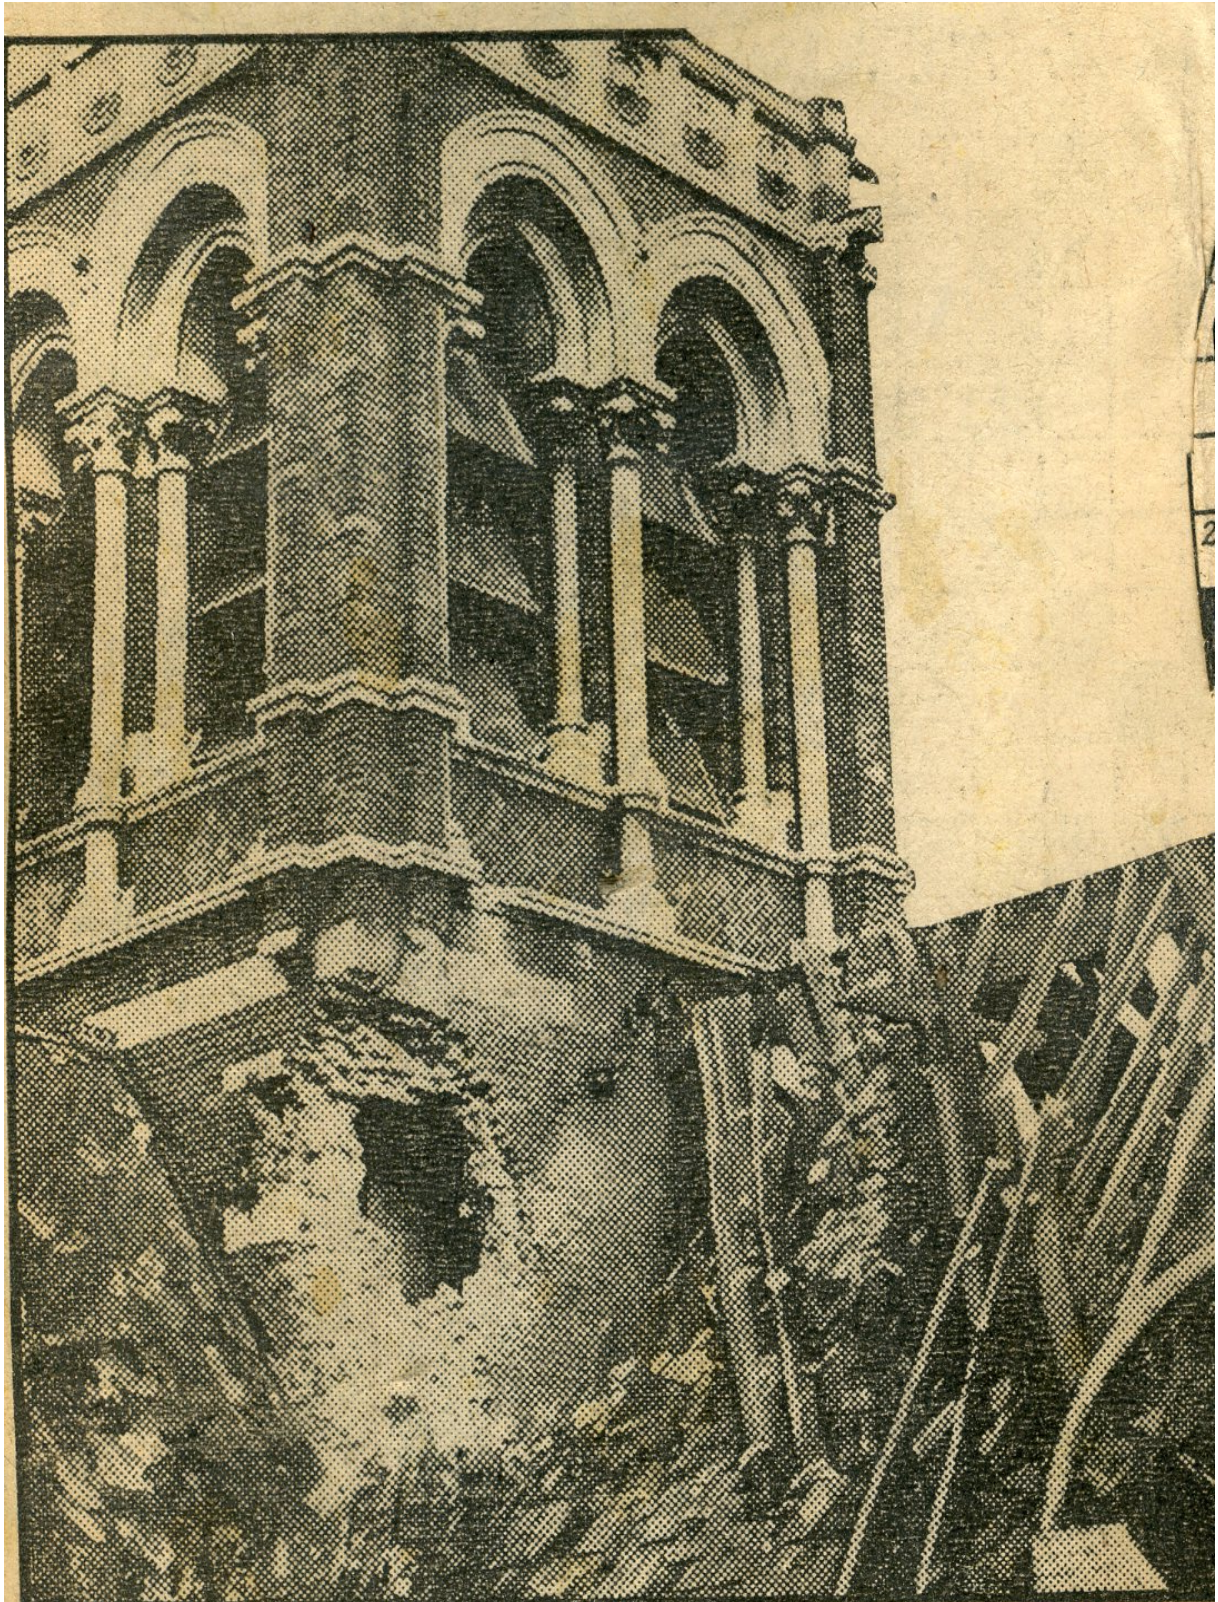

The Bombing of the School Tower

The base of the school tower was hit by a bomb between 9pm and 10pm, on 19th February 1941. The bomber was probably aiming for Clapham Junction, the railway station was one of the prime targets.